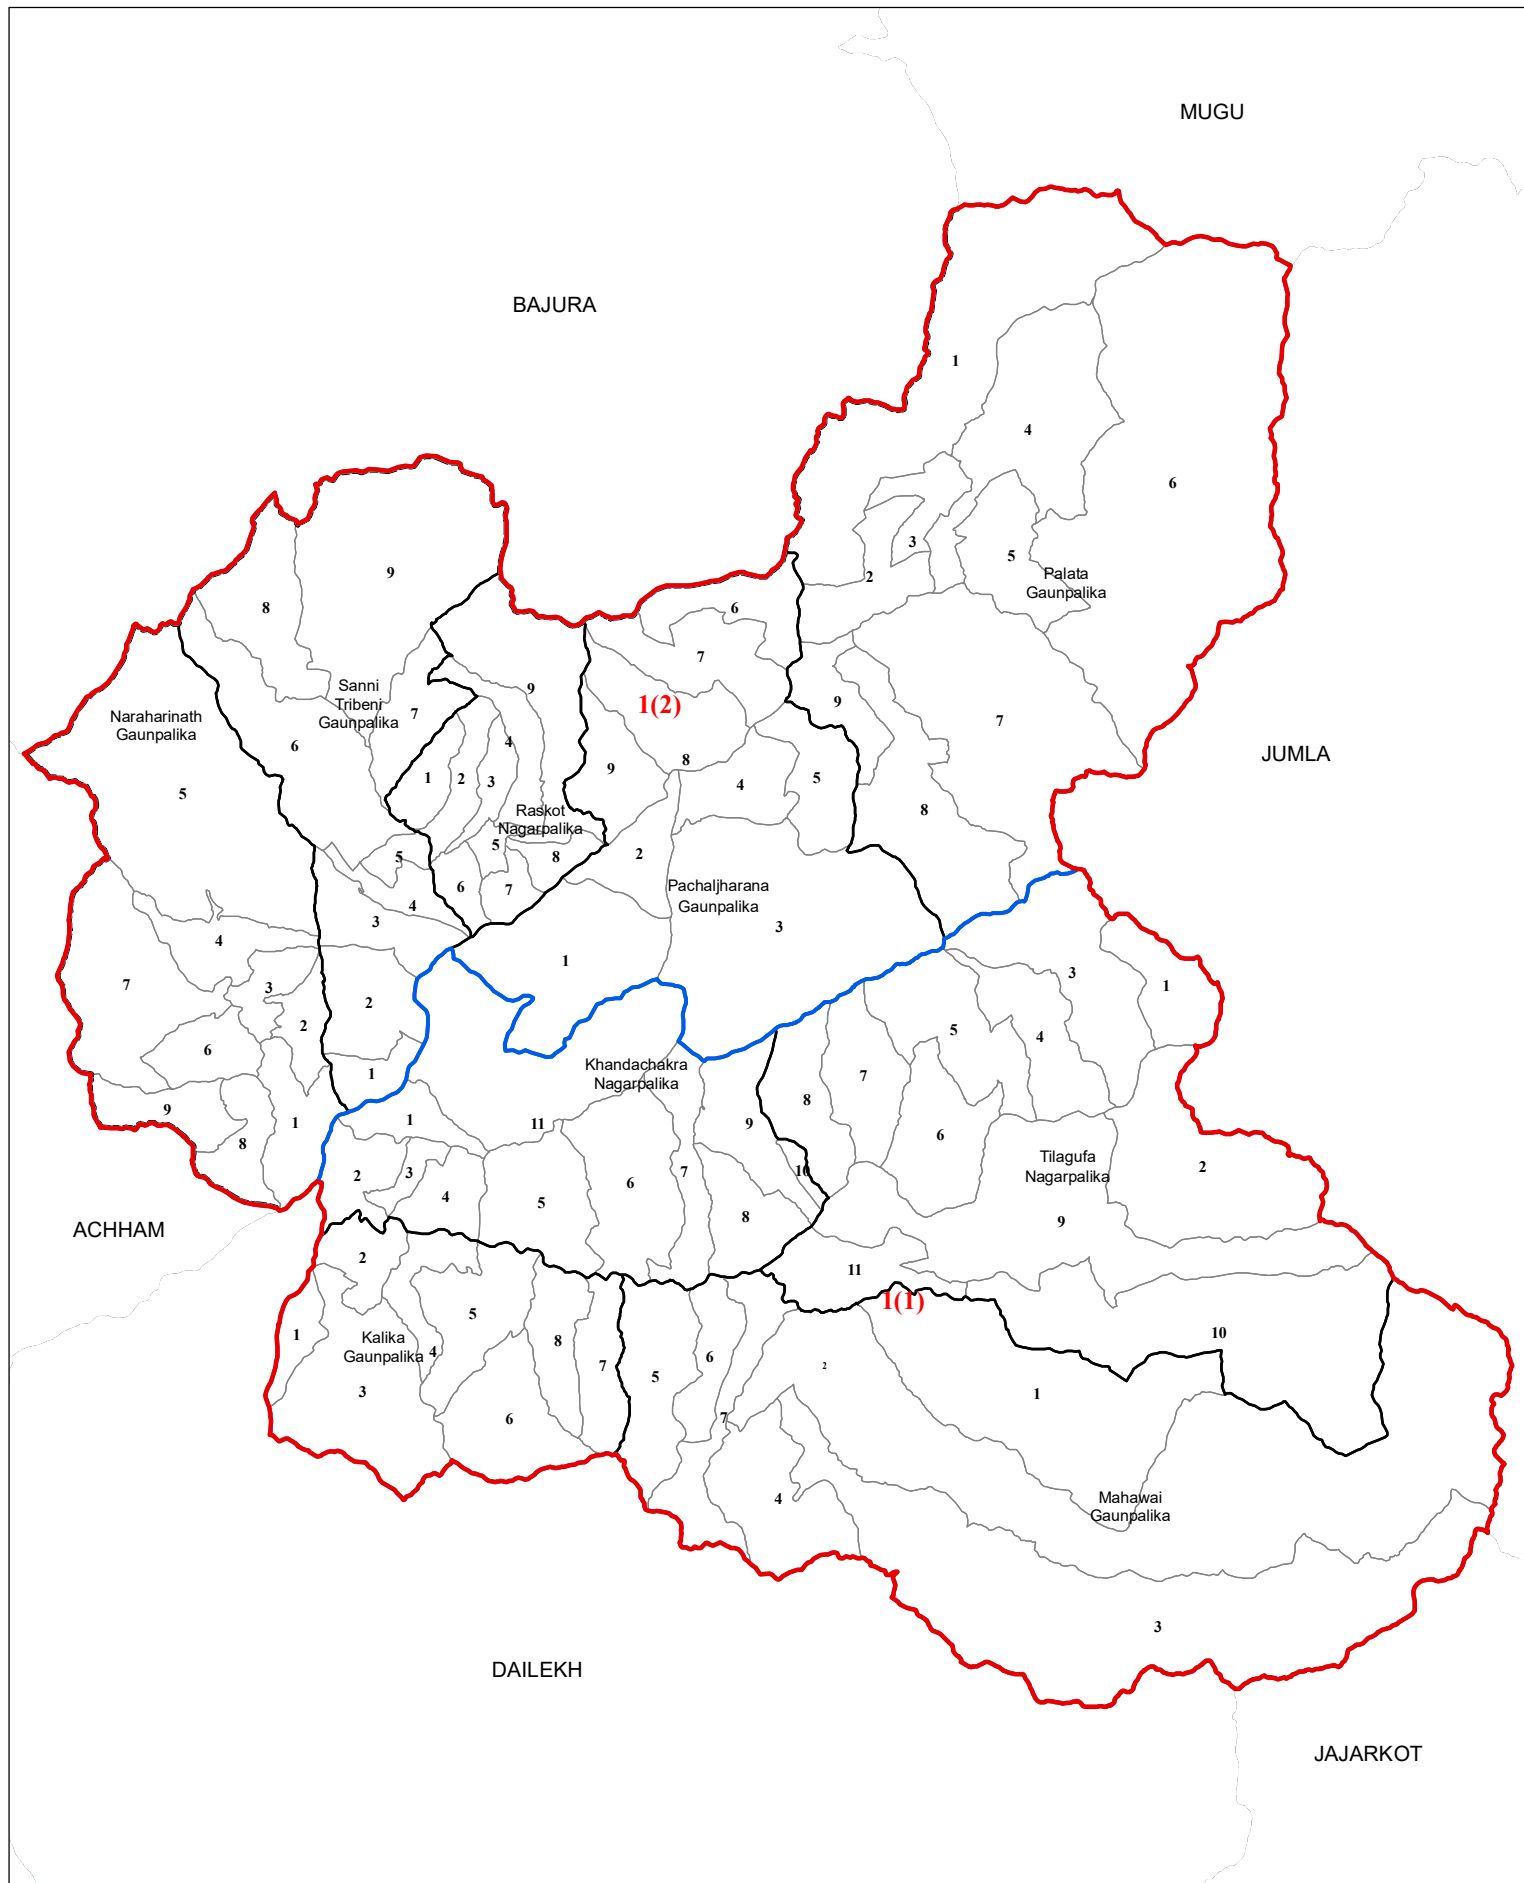

KALIKOT

No. of House of Representative Constituency: 1

No. of Provincial Constituency : 2

Legend

- International Boundary
- Province Boundary
- District Boundary
- House of Representative Boundary
- Provincial Constituency Boundary
- Palika Boundary
- Ward Boundary
- Sanskritik Area
- National Park/Wildlife Reserve/Hunting Area/Watershed Area

Spatial Data Source : Survey Department
 Population Data Source : Population Census 2011, CBS
 Government of Nepal

Note:
1 in **1(1)** indicates House of Representative Constituency Number and **(1)** indicates Province Constituency Number within the House of Representative Constituency Number and likewise.